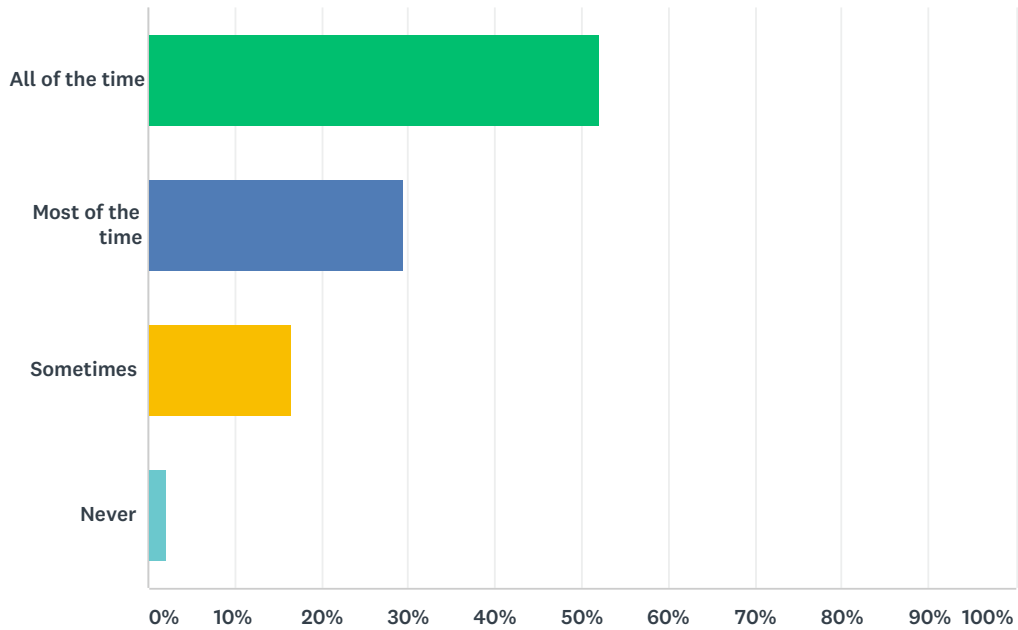

### Q3 I enjoy praying with my class and the school.

Answered: 363 Skipped: 27

ANSWER CHOICES	RESPONSES	
All of the time	58.40%	212
Most of the time	32.78%	119
Sometimes	8.82%	32
Never	0.00%	0
TOTAL		363

## Q4 I enjoy praying silently.

Answered: 354 Skipped: 36

ANSWER CHOICES	RESPONSES	
All of the time	50.85%	180
Most of the time	32.49%	115
Sometimes	13.84%	49
Never	2.82%	10
TOTAL		354

## Q5 I enjoy singing and listening to hymns.

Answered: 352 Skipped: 38

ANSWER CHOICES	RESPONSES	
All of the time	51.99%	183
Most of the time	29.55%	104
Sometimes	16.48%	58
Never	1.99%	7
TOTAL		352