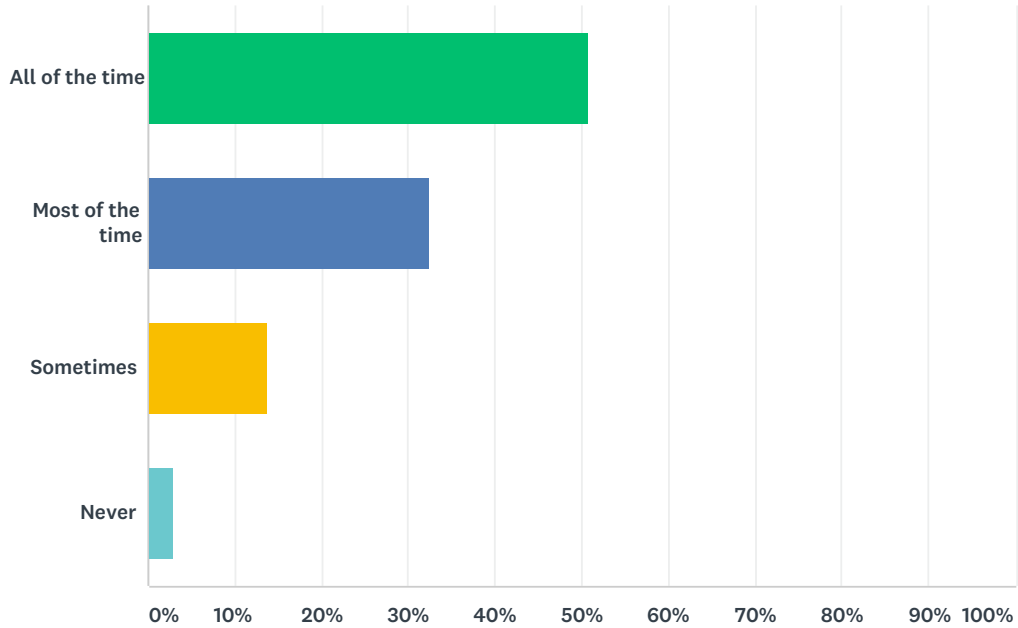

### Q3 I enjoy praying with my class and the school.

Answered: 363 Skipped: 27

ANSWER CHOICES	RESPONSES	
All of the time	58.40%	212
Most of the time	32.78%	119
Sometimes	8.82%	32
Never	0.00%	0
TOTAL		363

## Q4 I enjoy praying silently.

Answered: 354 Skipped: 36

ANSWER CHOICES	RESPONSES	
All of the time	50.85%	180
Most of the time	32.49%	115
Sometimes	13.84%	49
Never	2.82%	10
TOTAL		354