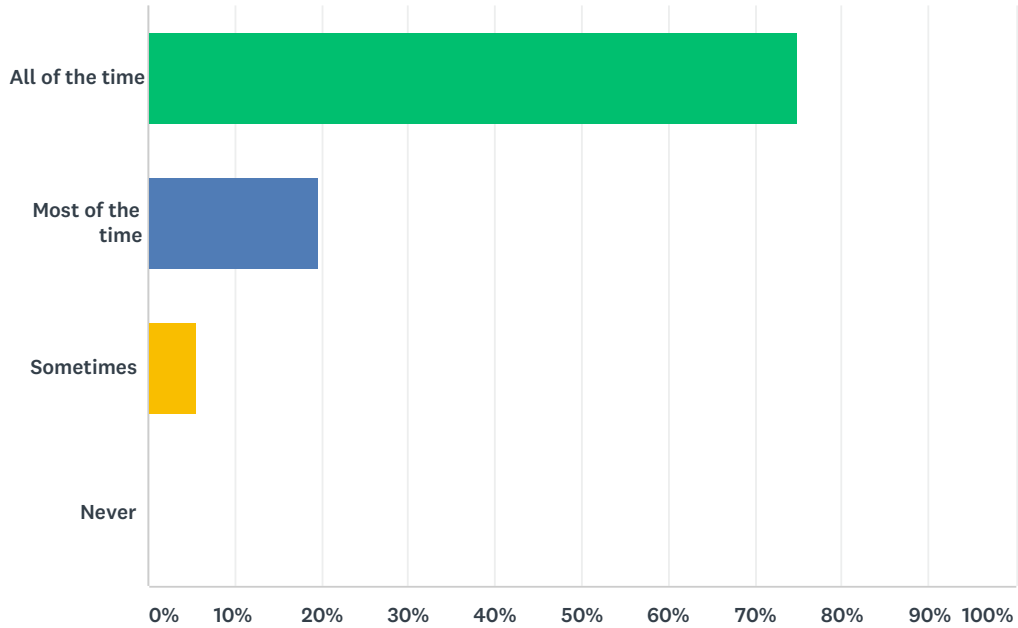

## Q7 I enjoy the Gospel Assemblies.

Answered: 345 Skipped: 45

ANSWER CHOICES	RESPONSES	
All of the time	43.19%	149
Most of the time	40.29%	139
Sometimes	15.94%	55
Never	0.58%	2
TOTAL		345

## Q8 I learn a lot in R.E. lessons.

Answered: 342 Skipped: 48

ANSWER CHOICES	RESPONSES	
All of the time	74.85%	256
Most of the time	19.59%	67
Sometimes	5.56%	19
Never	0.00%	0
TOTAL		342