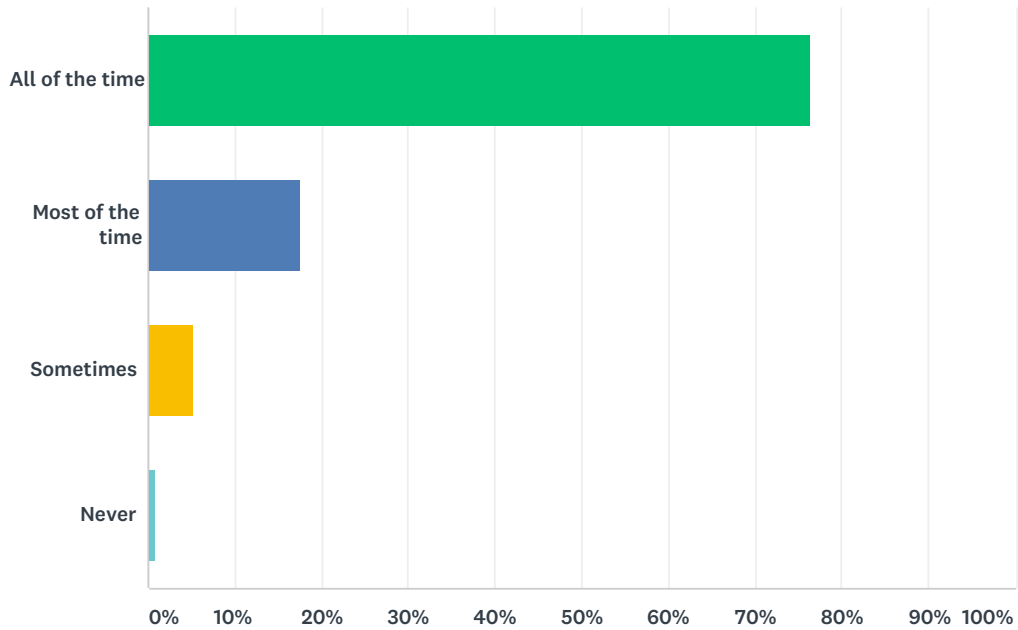

Q14 My school helps my Catholic faith grow stronger.

Answered: 326 Skipped: 64

ANSWER CHOICES	RESPONSES	
All of the time	76.38%	249
Most of the time	17.48%	57
Sometimes	5.21%	17
Never	0.92%	3
TOTAL		326