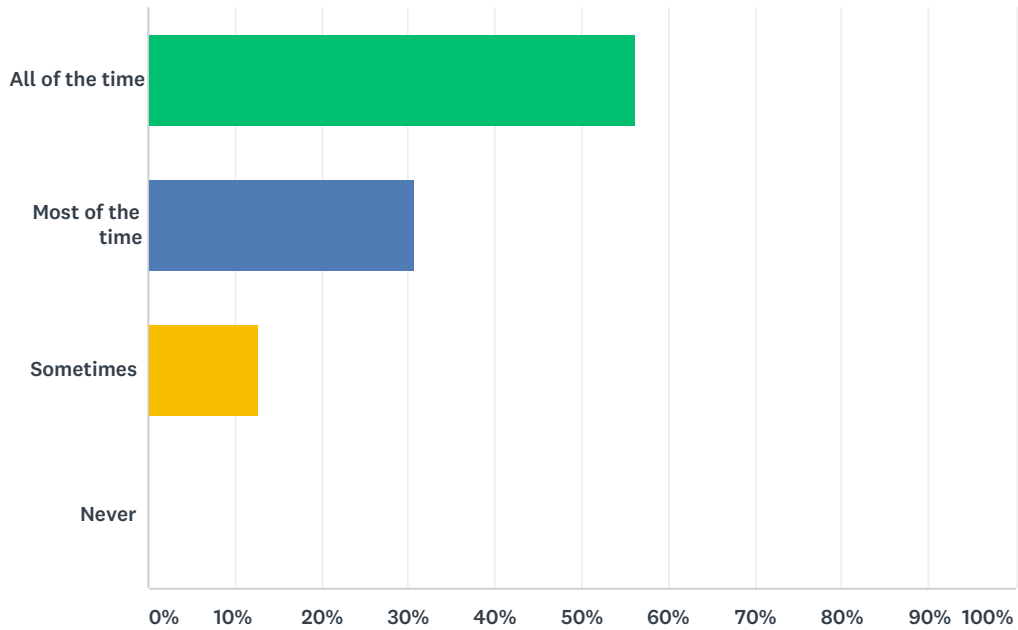

## Q4 I enjoy praying silently.

Answered: 354 Skipped: 36

ANSWER CHOICES	RESPONSES	
All of the time	50.85%	180
Most of the time	32.49%	115
Sometimes	13.84%	49
Never	2.82%	10
TOTAL		354

## Q5 I enjoy singing and listening to hymns.

Answered: 352 Skipped: 38

ANSWER CHOICES	RESPONSES	
All of the time	51.99%	183
Most of the time	29.55%	104
Sometimes	16.48%	58
Never	1.99%	7
TOTAL		352

## Q6 I learn a lot in the Gospel Assemblies.

Answered: 350 Skipped: 40

ANSWER CHOICES	RESPONSES	
All of the time	56.29%	197
Most of the time	30.86%	108
Sometimes	12.86%	45
Never	0.00%	0
TOTAL		350