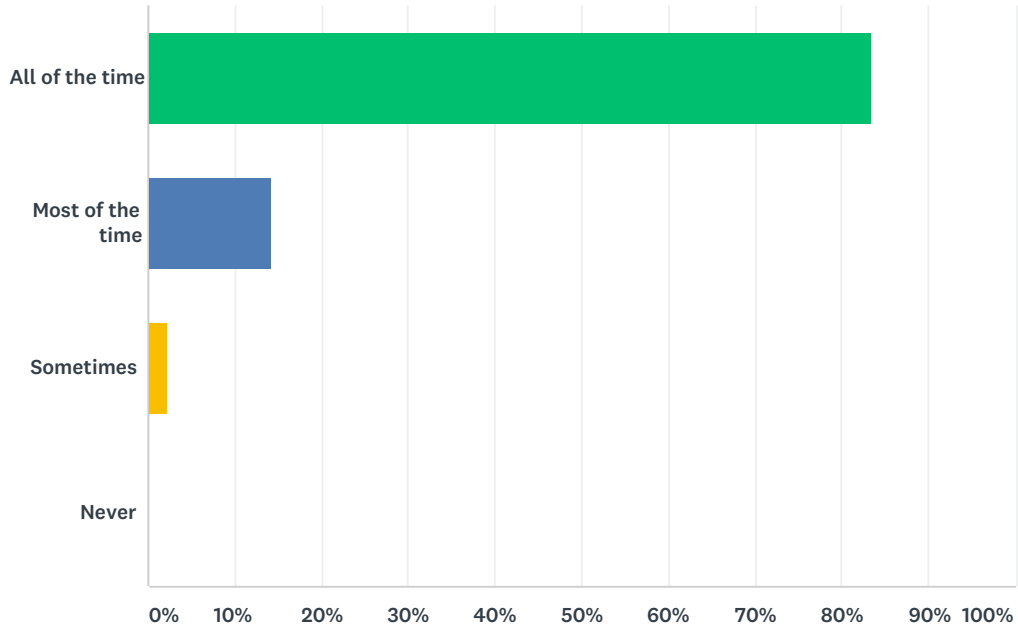

## Q8 I learn a lot in R.E. lessons.

Answered: 342 Skipped: 48

ANSWER CHOICES	RESPONSES	
All of the time	74.85%	256
Most of the time	19.59%	67
Sometimes	5.56%	19
Never	0.00%	0
TOTAL		342

### Q9 I enjoy R.E. lessons.

Answered: 339 Skipped: 51

ANSWER CHOICES	RESPONSES	
All of the time	64.90%	220
Most of the time	25.37%	86
Sometimes	9.73%	33
Never	0.00%	0
TOTAL		339

### Q10 I care for others.

Answered: 337 Skipped: 53

ANSWER CHOICES	RESPONSES	
All of the time	83.38%	281
Most of the time	14.24%	48
Sometimes	2.37%	8
Never	0.00%	0
TOTAL		337