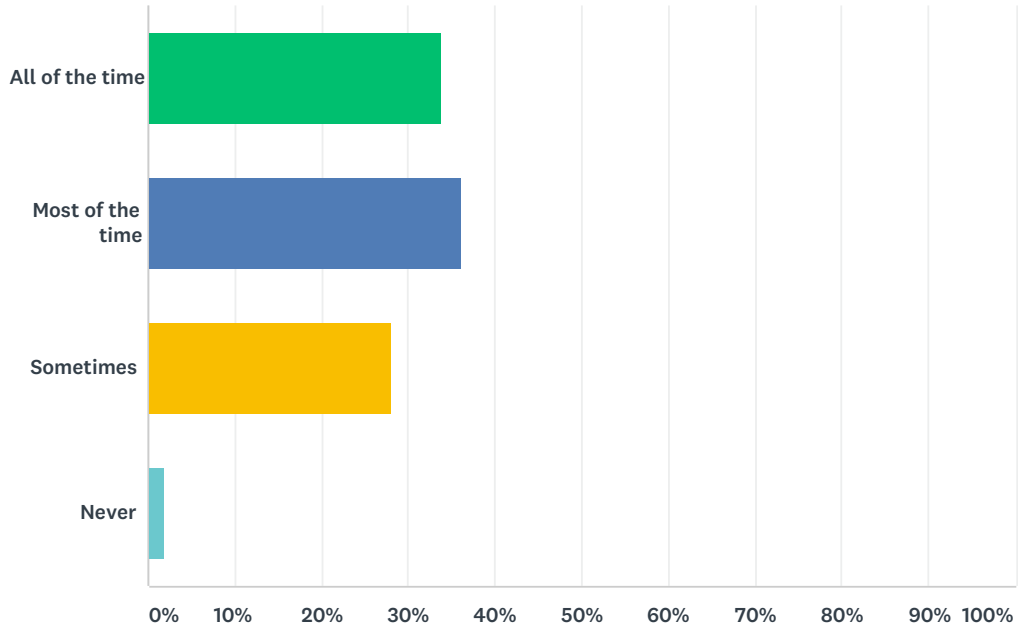

Q12 I go to Mass.

Answered: 331 Skipped: 59

ANSWER CHOICES	RESPONSES	
All of the time	33.84%	112
Most of the time	36.25%	120
Sometimes	28.10%	93
Never	1.81%	6
TOTAL		331