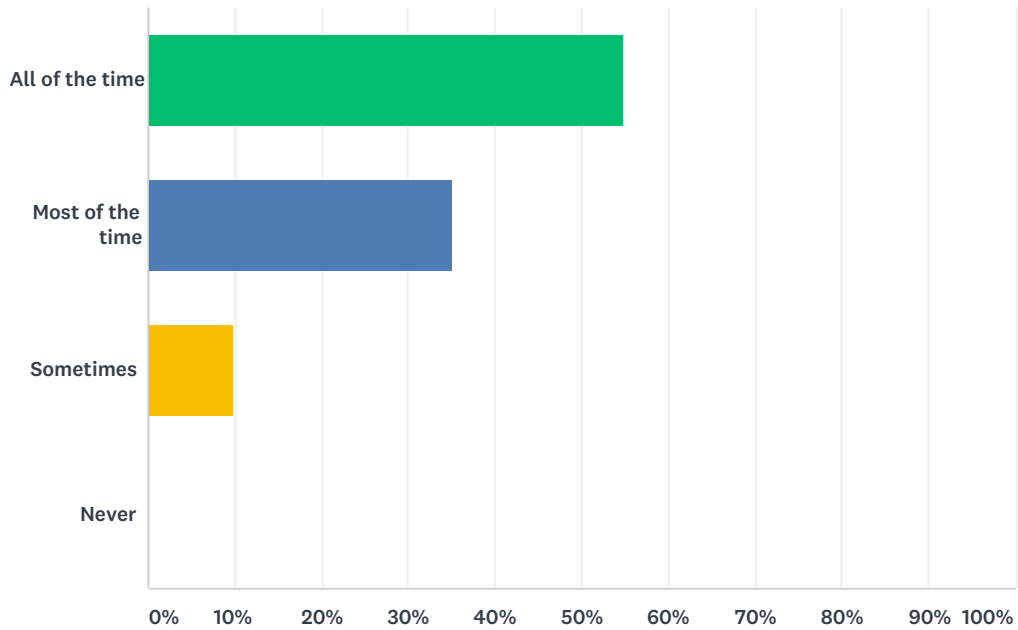

Q13 I live the Gospel message in school and outside of school.

Answered: 327 Skipped: 63

ANSWER CHOICES	RESPONSES	
All of the time	54.74%	179
Most of the time	35.17%	115
Sometimes	9.79%	32
Never	0.31%	1
TOTAL		327