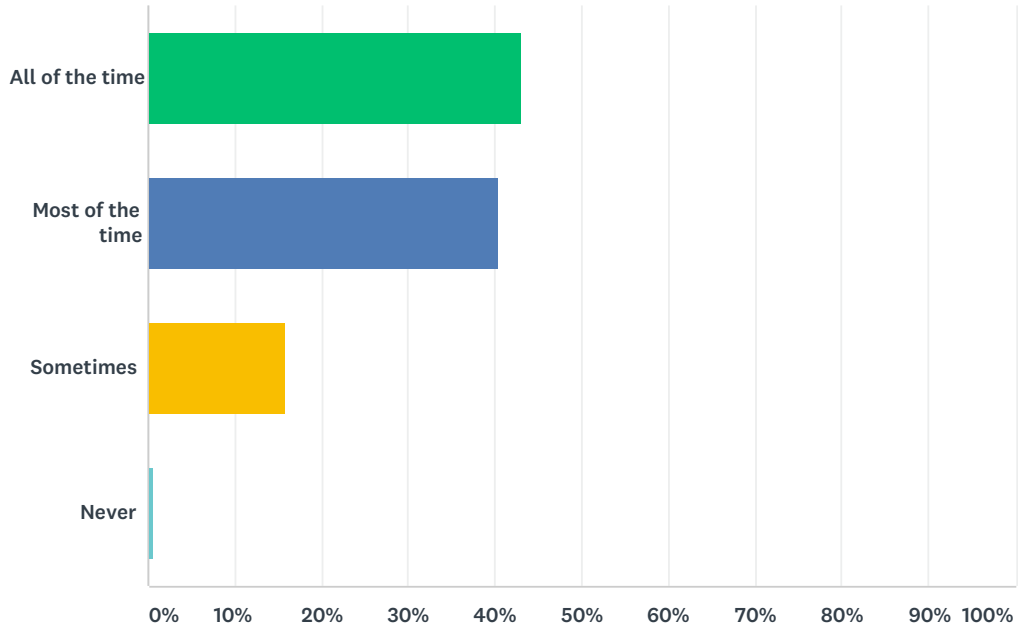

## Q5 I enjoy singing and listening to hymns.

Answered: 352 Skipped: 38

ANSWER CHOICES	RESPONSES	
All of the time	51.99%	183
Most of the time	29.55%	104
Sometimes	16.48%	58
Never	1.99%	7
TOTAL		352

## Q6 I learn a lot in the Gospel Assemblies.

Answered: 350 Skipped: 40

ANSWER CHOICES	RESPONSES	
All of the time	56.29%	197
Most of the time	30.86%	108
Sometimes	12.86%	45
Never	0.00%	0
TOTAL		350

## Q7 I enjoy the Gospel Assemblies.

Answered: 345 Skipped: 45

ANSWER CHOICES	RESPONSES	
All of the time	43.19%	149
Most of the time	40.29%	139
Sometimes	15.94%	55
Never	0.58%	2
TOTAL		345

## Q8 I learn a lot in R.E. lessons.

Answered: 342 Skipped: 48

ANSWER CHOICES	RESPONSES	
All of the time	74.85%	256
Most of the time	19.59%	67
Sometimes	5.56%	19
Never	0.00%	0
TOTAL		342