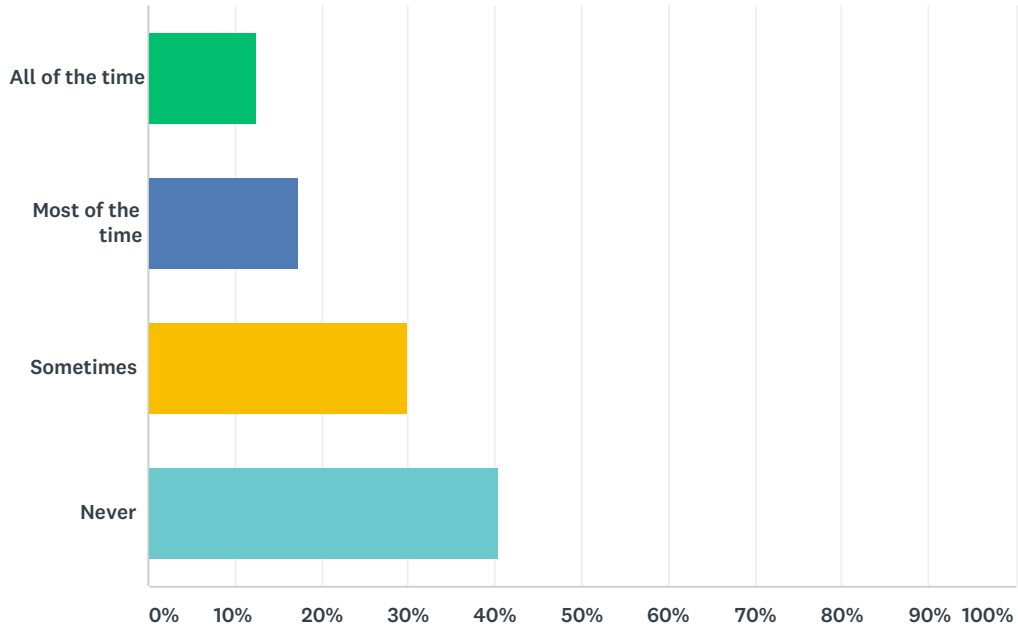

### Q9 I enjoy R.E. lessons.

Answered: 339 Skipped: 51

ANSWER CHOICES	RESPONSES	
All of the time	64.90%	220
Most of the time	25.37%	86
Sometimes	9.73%	33
Never	0.00%	0
TOTAL		339

### Q10 I care for others.

Answered: 337 Skipped: 53

ANSWER CHOICES	RESPONSES	
All of the time	83.38%	281
Most of the time	14.24%	48
Sometimes	2.37%	8
Never	0.00%	0
TOTAL		337

## Q11 I use the Pupil Voice Board.

Answered: 335 Skipped: 55

ANSWER CHOICES	RESPONSES	
All of the time	12.54%	42
Most of the time	17.31%	58
Sometimes	29.85%	100
Never	40.30%	135
TOTAL		335