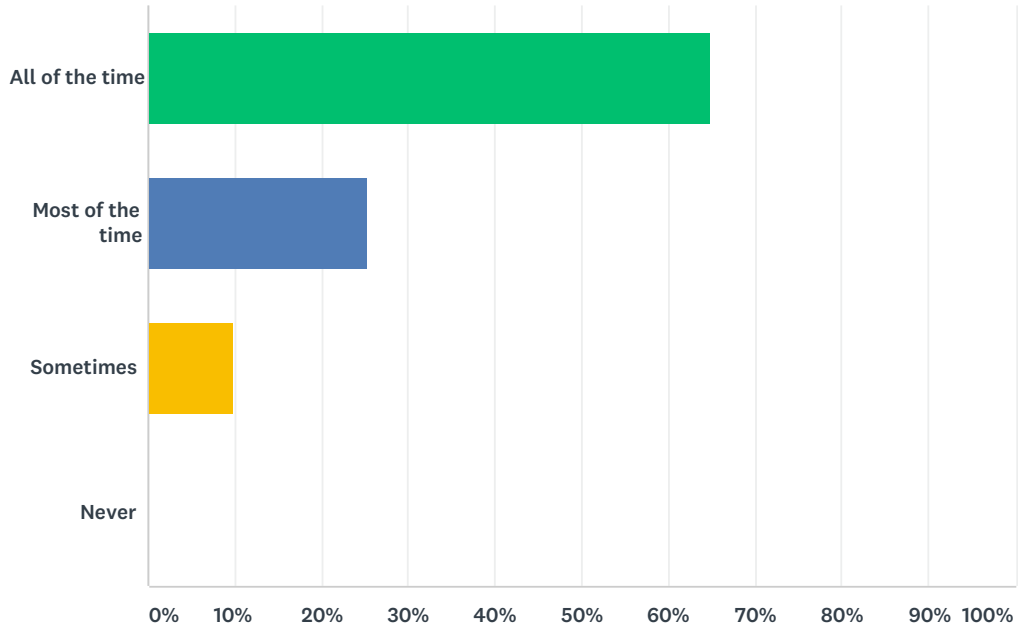

## Q7 I enjoy the Gospel Assemblies.

Answered: 345 Skipped: 45

ANSWER CHOICES	RESPONSES	
All of the time	43.19%	149
Most of the time	40.29%	139
Sometimes	15.94%	55
Never	0.58%	2
TOTAL		345

## Q8 I learn a lot in R.E. lessons.

Answered: 342 Skipped: 48

ANSWER CHOICES	RESPONSES	
All of the time	74.85%	256
Most of the time	19.59%	67
Sometimes	5.56%	19
Never	0.00%	0
TOTAL		342

### Q9 I enjoy R.E. lessons.

Answered: 339 Skipped: 51

ANSWER CHOICES	RESPONSES	
All of the time	64.90%	220
Most of the time	25.37%	86
Sometimes	9.73%	33
Never	0.00%	0
TOTAL		339