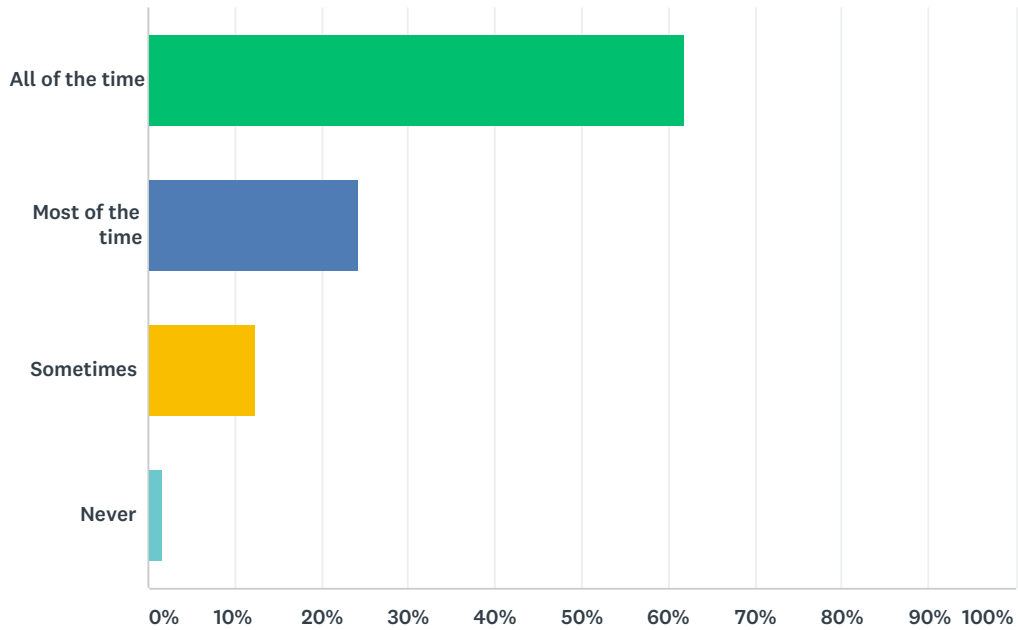

## Q5 I enjoy singing and listening to hymns.

Answered: 329 Skipped: 9

ANSWER CHOICES	RESPONSES	
All of the time	67.78%	223
Most of the time	20.36%	67
Sometimes	8.51%	28
Never	3.34%	11
TOTAL		329

## Q6 I learn a lot in the Gospel Assemblies.

Answered: 323 Skipped: 15

ANSWER CHOICES	RESPONSES	
All of the time	68.42%	221
Most of the time	22.60%	73
Sometimes	8.36%	27
Never	0.62%	2
TOTAL		323

## Q7 I enjoy the Gospel Assemblies.

Answered: 318 Skipped: 20

ANSWER CHOICES	RESPONSES	
All of the time	61.95%	197
Most of the time	24.21%	77
Sometimes	12.26%	39
Never	1.57%	5
TOTAL		318