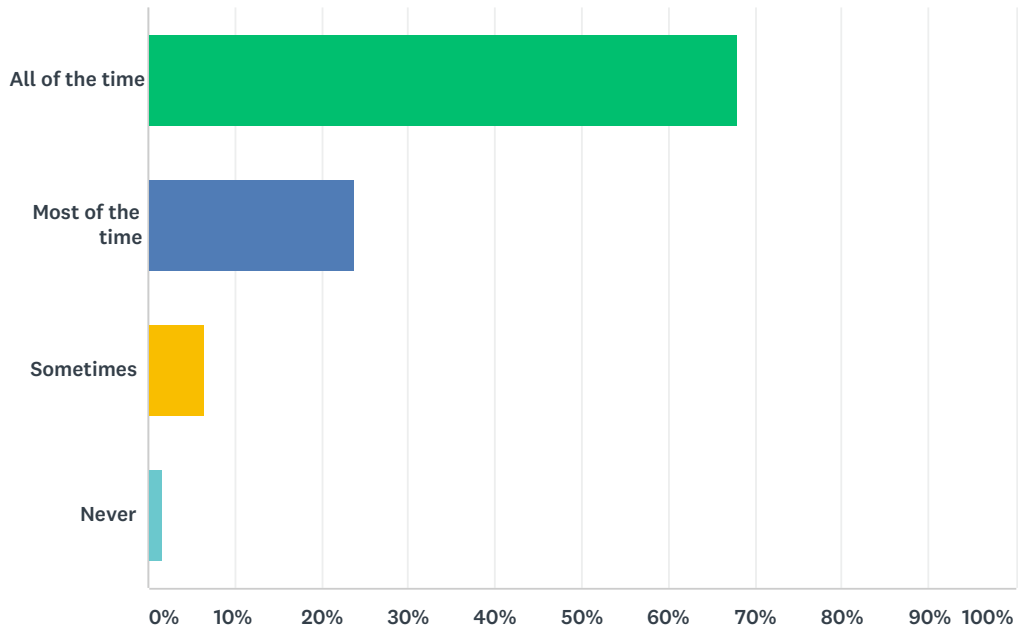

Q13 I live the Gospel message in school and outside of school.

Answered: 307 Skipped: 31

ANSWER CHOICES	RESPONSES	
All of the time	68.08%	209
Most of the time	23.78%	73
Sometimes	6.51%	20
Never	1.63%	5
TOTAL		307