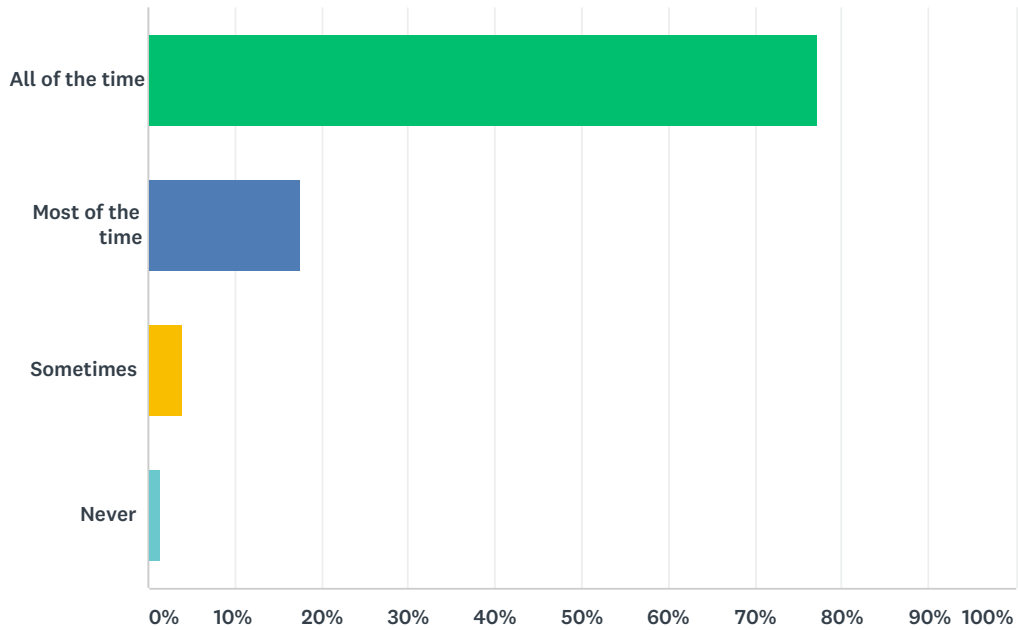

### Q3 I enjoy praying with my class and the school.

Answered: 333 Skipped: 5

ANSWER CHOICES	RESPONSES	
All of the time	79.28%	264
Most of the time	18.62%	62
Sometimes	1.50%	5
Never	0.60%	2
TOTAL		333

## Q4 I enjoy praying silently.

Answered: 332 Skipped: 6

ANSWER CHOICES	RESPONSES	
All of the time	77.11%	256
Most of the time	17.47%	58
Sometimes	3.92%	13
Never	1.51%	5
TOTAL		332