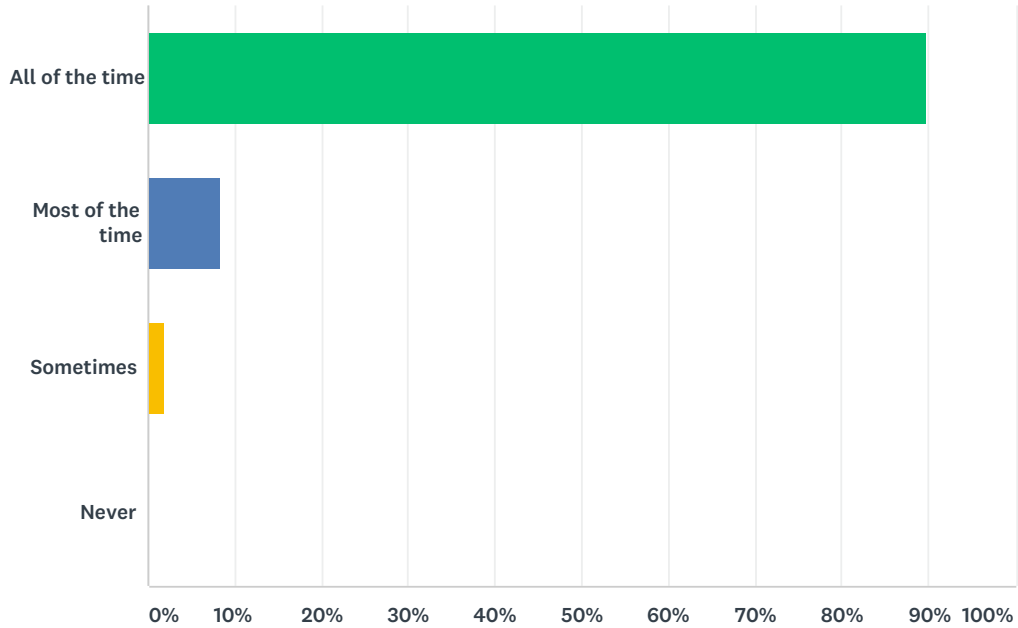

### Q8 I learn a lot in R.E. lessons.

Answered: 315 Skipped: 23

ANSWER CHOICES	RESPONSES	
All of the time	80.63%	254
Most of the time	15.24%	48
Sometimes	4.13%	13
Never	0.00%	0
TOTAL		315

### Q9 I enjoy R.E. lessons.

Answered: 314 Skipped: 24

ANSWER CHOICES	RESPONSES	
All of the time	71.02%	223
Most of the time	21.66%	68
Sometimes	6.37%	20
Never	0.96%	3
TOTAL		314

## Q10 I care for others.

Answered: 312 Skipped: 26

ANSWER CHOICES	RESPONSES	
All of the time	89.74%	280
Most of the time	8.33%	26
Sometimes	1.92%	6
Never	0.00%	0
TOTAL		312