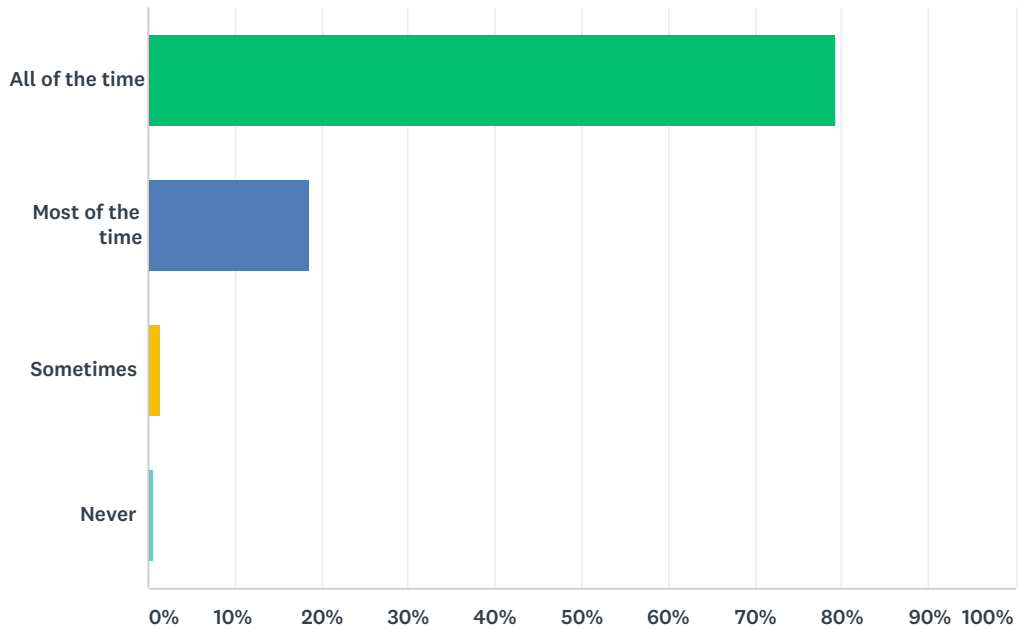

### Q3 I enjoy praying with my class and the school.

Answered: 333 Skipped: 5

ANSWER CHOICES	RESPONSES	
All of the time	79.28%	264
Most of the time	18.62%	62
Sometimes	1.50%	5
Never	0.60%	2
TOTAL		333

## Q4 I enjoy praying silently.

Answered: 332 Skipped: 6

ANSWER CHOICES	RESPONSES	
All of the time	77.11%	256
Most of the time	17.47%	58
Sometimes	3.92%	13
Never	1.51%	5
TOTAL		332