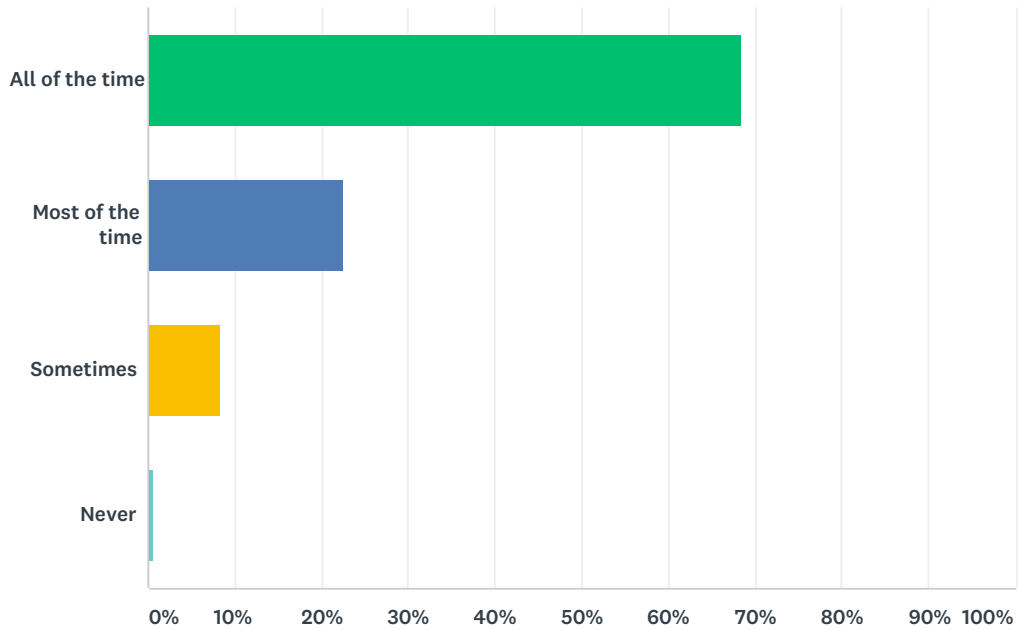

## Q5 I enjoy singing and listening to hymns.

Answered: 329 Skipped: 9

ANSWER CHOICES	RESPONSES	
All of the time	67.78%	223
Most of the time	20.36%	67
Sometimes	8.51%	28
Never	3.34%	11
TOTAL		329

## Q6 I learn a lot in the Gospel Assemblies.

Answered: 323 Skipped: 15

ANSWER CHOICES	RESPONSES	
All of the time	68.42%	221
Most of the time	22.60%	73
Sometimes	8.36%	27
Never	0.62%	2
TOTAL		323