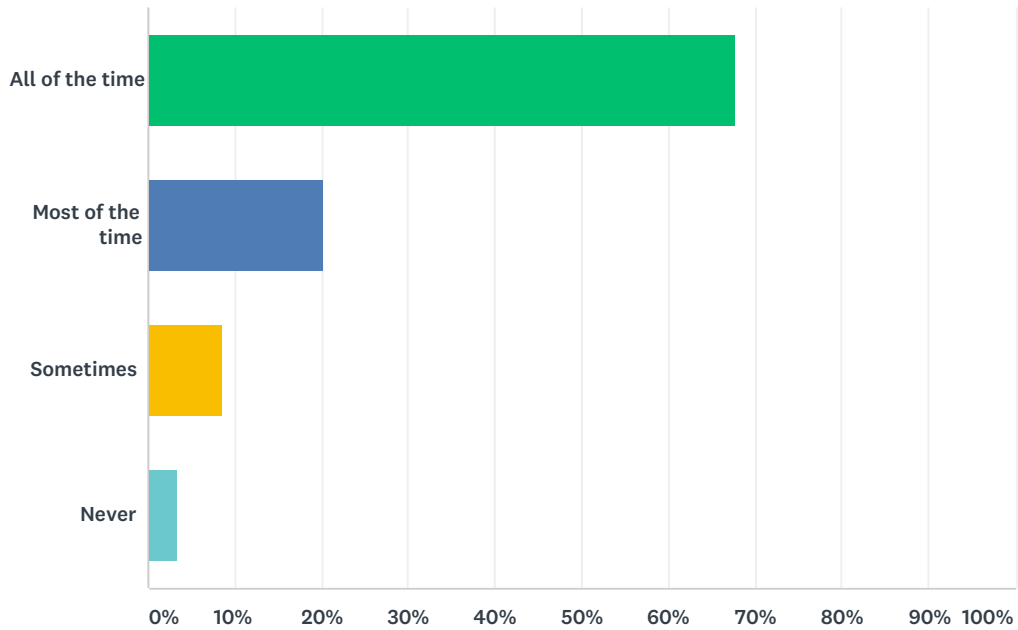

### Q3 I enjoy praying with my class and the school.

Answered: 333 Skipped: 5

ANSWER CHOICES	RESPONSES	
All of the time	79.28%	264
Most of the time	18.62%	62
Sometimes	1.50%	5
Never	0.60%	2
TOTAL		333

## Q4 I enjoy praying silently.

Answered: 332 Skipped: 6

ANSWER CHOICES	RESPONSES	
All of the time	77.11%	256
Most of the time	17.47%	58
Sometimes	3.92%	13
Never	1.51%	5
TOTAL		332

## Q5 I enjoy singing and listening to hymns.

Answered: 329 Skipped: 9

ANSWER CHOICES	RESPONSES	
All of the time	67.78%	223
Most of the time	20.36%	67
Sometimes	8.51%	28
Never	3.34%	11
TOTAL		329