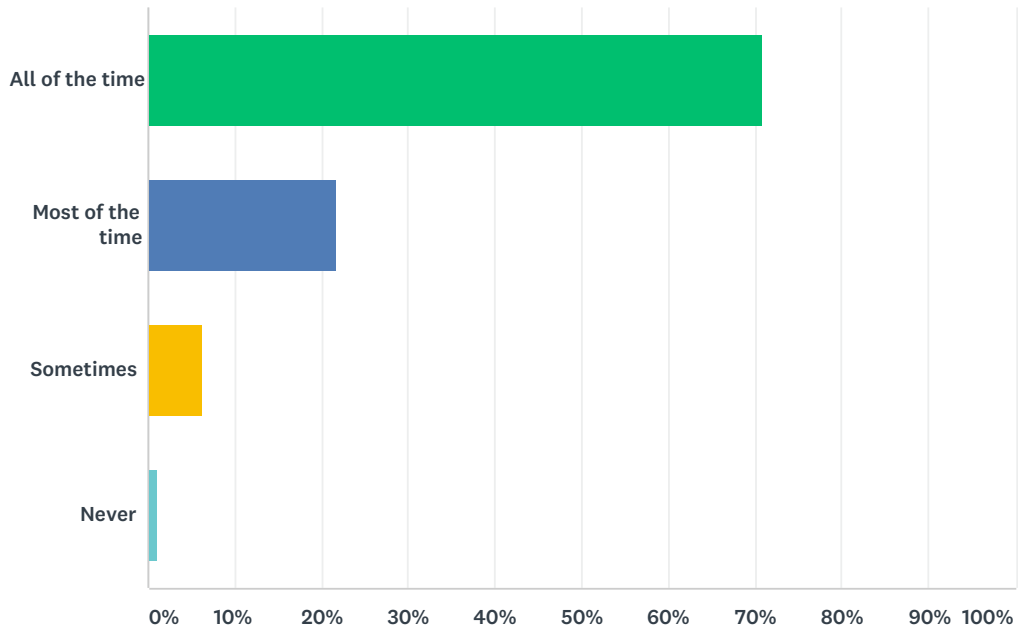

## Q7 I enjoy the Gospel Assemblies.

Answered: 318 Skipped: 20

ANSWER CHOICES	RESPONSES	
All of the time	61.95%	197
Most of the time	24.21%	77
Sometimes	12.26%	39
Never	1.57%	5
TOTAL		318

### Q8 I learn a lot in R.E. lessons.

Answered: 315 Skipped: 23

ANSWER CHOICES	RESPONSES	
All of the time	80.63%	254
Most of the time	15.24%	48
Sometimes	4.13%	13
Never	0.00%	0
TOTAL		315

### Q9 I enjoy R.E. lessons.

Answered: 314 Skipped: 24

ANSWER CHOICES	RESPONSES	
All of the time	71.02%	223
Most of the time	21.66%	68
Sometimes	6.37%	20
Never	0.96%	3
TOTAL		314