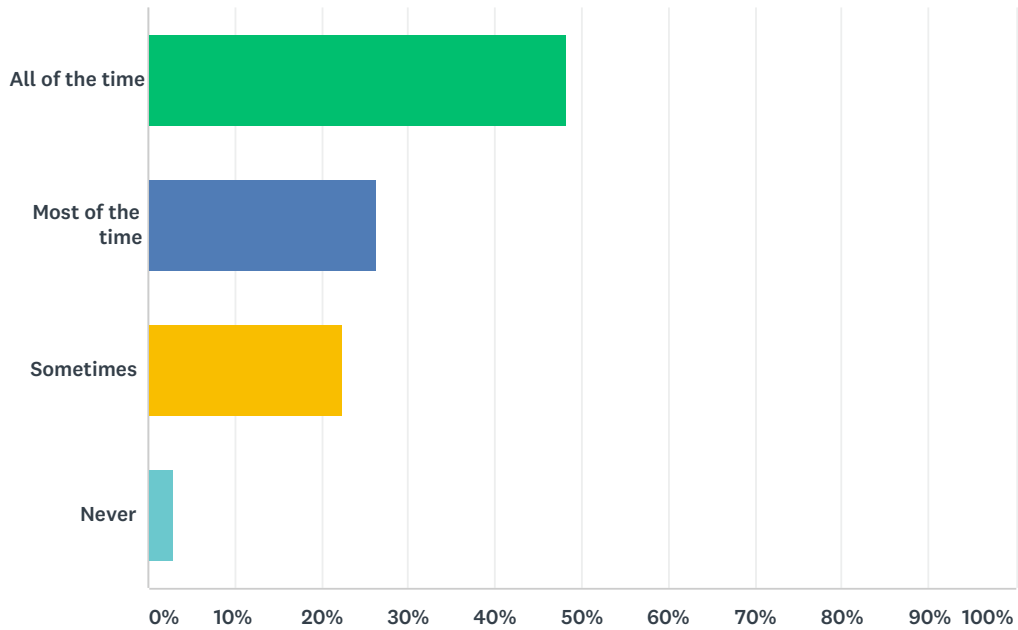

## Q10 I care for others.

Answered: 312 Skipped: 26

ANSWER CHOICES	RESPONSES	
All of the time	89.74%	280
Most of the time	8.33%	26
Sometimes	1.92%	6
Never	0.00%	0
TOTAL		312

## Q11 I use the Pupil Voice Board.

Answered: 311 Skipped: 27

ANSWER CHOICES	RESPONSES	
All of the time	37.62%	117
Most of the time	19.61%	61
Sometimes	18.01%	56
Never	24.76%	77
TOTAL		311

## Q12 I go to Mass.

Answered: 308 Skipped: 30

ANSWER CHOICES	RESPONSES	
All of the time	48.38%	149
Most of the time	26.30%	81
Sometimes	22.40%	69
Never	2.92%	9
TOTAL		308