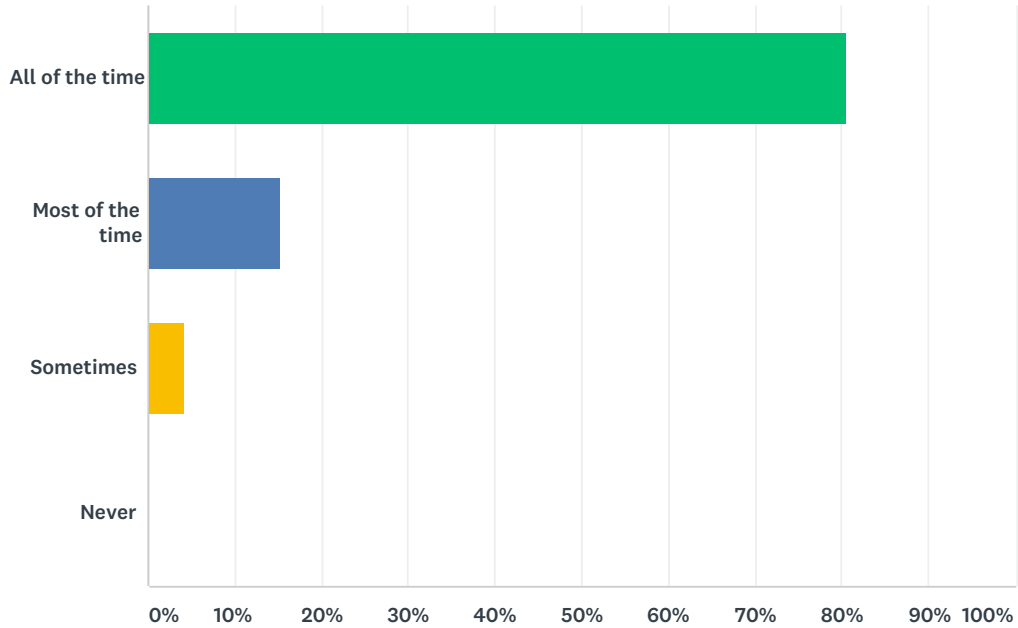

## Q7 I enjoy the Gospel Assemblies.

Answered: 318 Skipped: 20

ANSWER CHOICES	RESPONSES	
All of the time	61.95%	197
Most of the time	24.21%	77
Sometimes	12.26%	39
Never	1.57%	5
TOTAL		318

### Q8 I learn a lot in R.E. lessons.

Answered: 315 Skipped: 23

ANSWER CHOICES	RESPONSES	
All of the time	80.63%	254
Most of the time	15.24%	48
Sometimes	4.13%	13
Never	0.00%	0
TOTAL		315