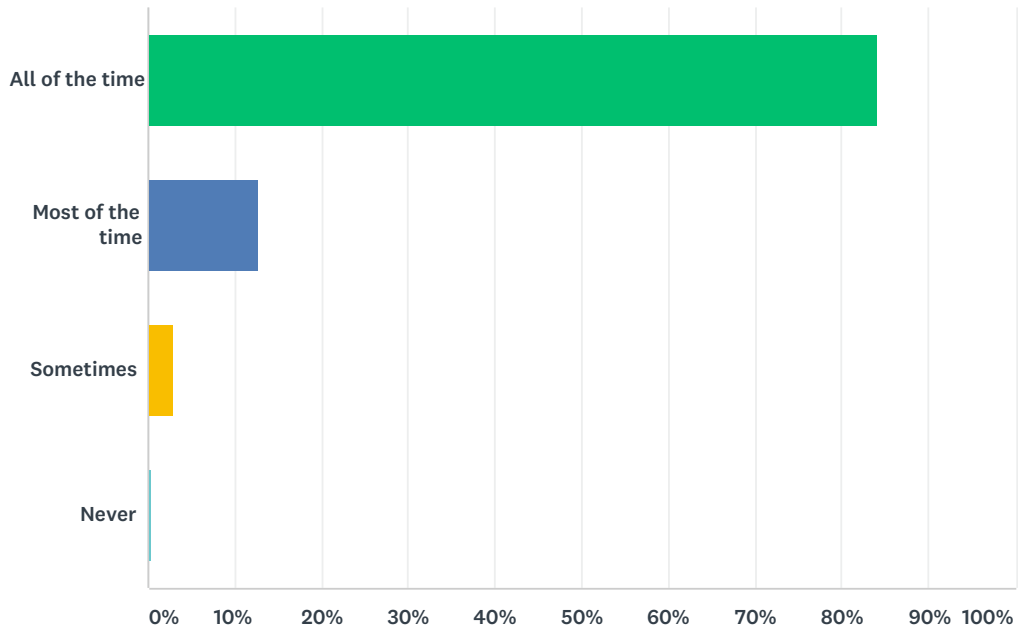

Q14 My school helps my Catholic faith grow stronger.

Answered: 307 Skipped: 31

ANSWER CHOICES	RESPONSES	
All of the time	84.04%	258
Most of the time	12.70%	39
Sometimes	2.93%	9
Never	0.33%	1
TOTAL		307