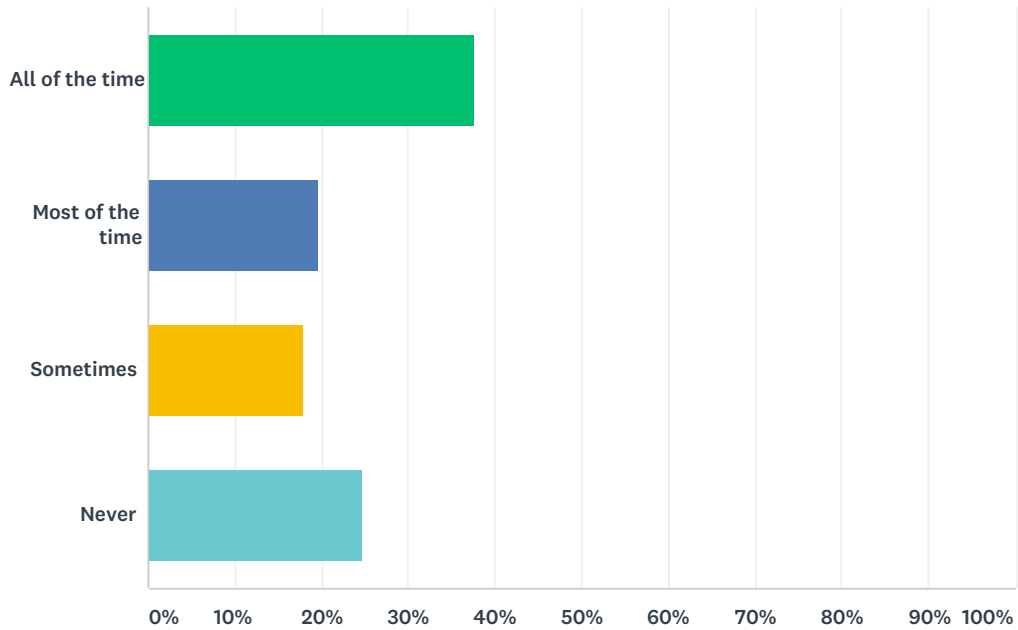

### Q9 I enjoy R.E. lessons.

Answered: 314 Skipped: 24

ANSWER CHOICES	RESPONSES	
All of the time	71.02%	223
Most of the time	21.66%	68
Sometimes	6.37%	20
Never	0.96%	3
TOTAL		314

## Q10 I care for others.

Answered: 312 Skipped: 26

ANSWER CHOICES	RESPONSES	
All of the time	89.74%	280
Most of the time	8.33%	26
Sometimes	1.92%	6
Never	0.00%	0
TOTAL		312

## Q11 I use the Pupil Voice Board.

Answered: 311 Skipped: 27

ANSWER CHOICES	RESPONSES	
All of the time	37.62%	117
Most of the time	19.61%	61
Sometimes	18.01%	56
Never	24.76%	77
TOTAL		311