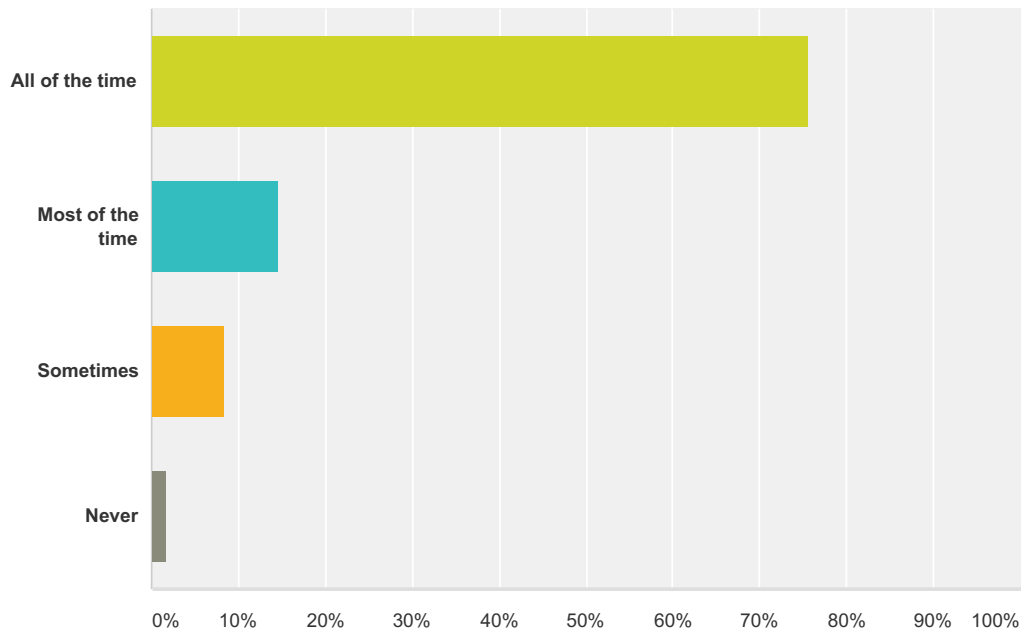

Q3 I enjoy praying with my class and the school.

Answered: 304 Skipped: 0

Answer Choices	Responses
All of the time	80.59% 245
Most of the time	15.46% 47
Sometimes	3.62% 11
Never	0.33% 1
Total	304

Q4 I enjoy praying silently.

Answered: 303 Skipped: 1

Answer Choices	Responses	
All of the time	78.55%	238
Most of the time	13.86%	42
Sometimes	7.26%	22
Never	0.33%	1
Total		303

Q5 I enjoy singing and listening to hymns.

Answered: 303 Skipped: 1