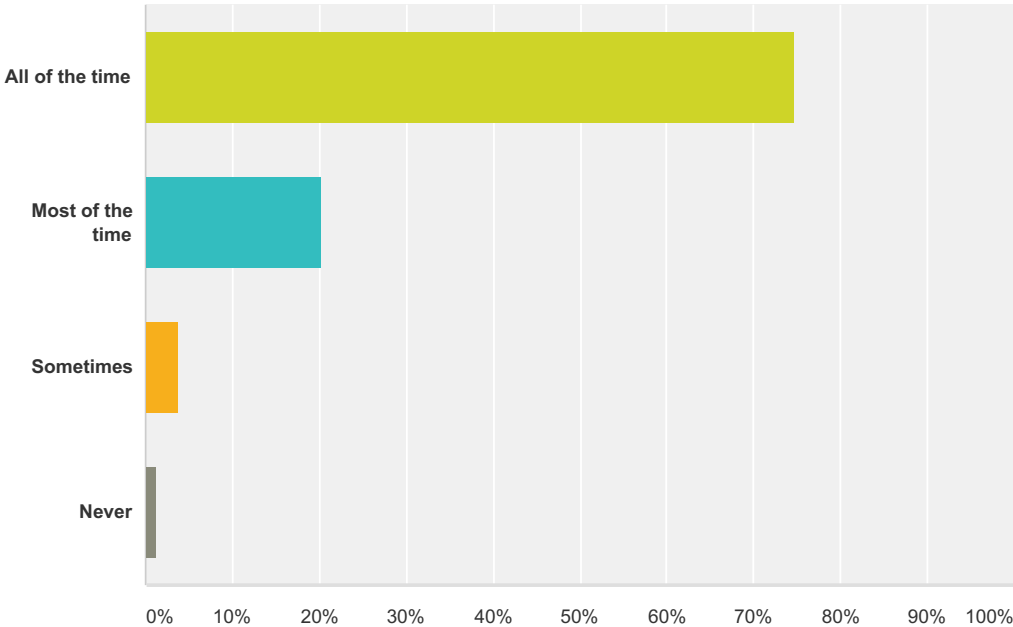

Q7 I enjoy the Gospel Assemblies.

Answered: 302 Skipped: 2

Answer Choices	Responses	
All of the time	68.54%	207
Most of the time	22.85%	69
Sometimes	6.29%	19
Never	2.32%	7
Total		302

Q8 I learn a lot in R.E. lessons.

Answered: 302 Skipped: 2

Answer Choices	Responses	Count
All of the time	86.09%	260
Most of the time	11.59%	35
Sometimes	1.99%	6
Never	0.33%	1
Total		302

Q9 I enjoy R.E. lessons.

Answered: 301 Skipped: 3

Answer Choices	Responses
All of the time	74.75% 225
Most of the time	20.27% 61
Sometimes	3.65% 11
Never	1.33% 4
Total	301