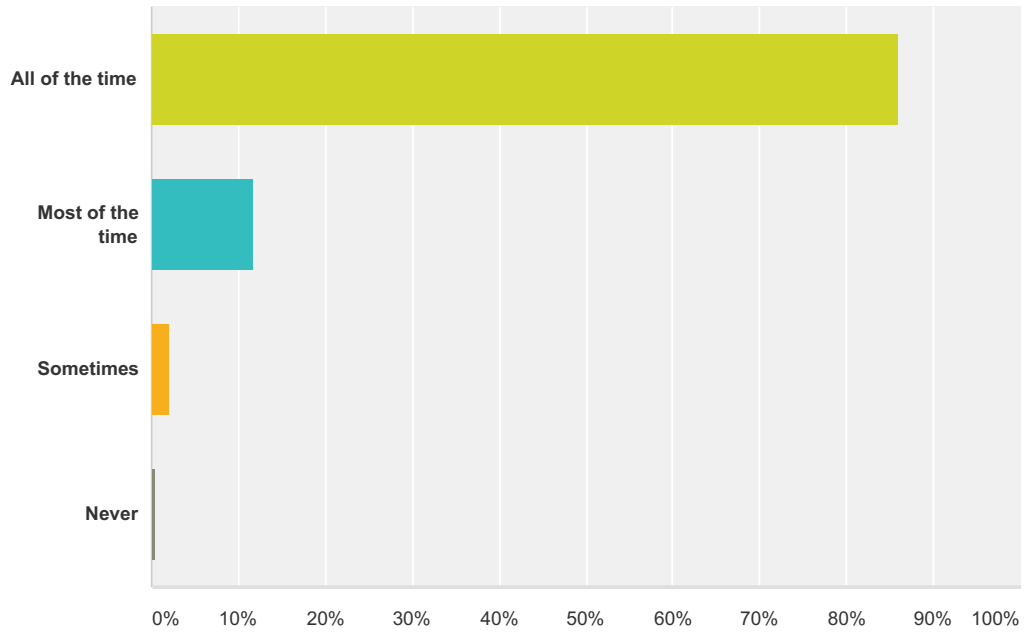

Q7 I enjoy the Gospel Assemblies.

Answered: 302 Skipped: 2

Answer Choices	Responses	
All of the time	68.54%	207
Most of the time	22.85%	69
Sometimes	6.29%	19
Never	2.32%	7
Total		302

Q8 I learn a lot in R.E. lessons.

Answered: 302 Skipped: 2

Answer Choices	Responses	Count
All of the time	86.09%	260
Most of the time	11.59%	35
Sometimes	1.99%	6
Never	0.33%	1
Total		302

Q9 I enjoy R.E. lessons.

Answered: 301 Skipped: 3

Answer Choices	Responses
All of the time	74.75% 225
Most of the time	20.27% 61
Sometimes	3.65% 11
Never	1.33% 4
Total	301