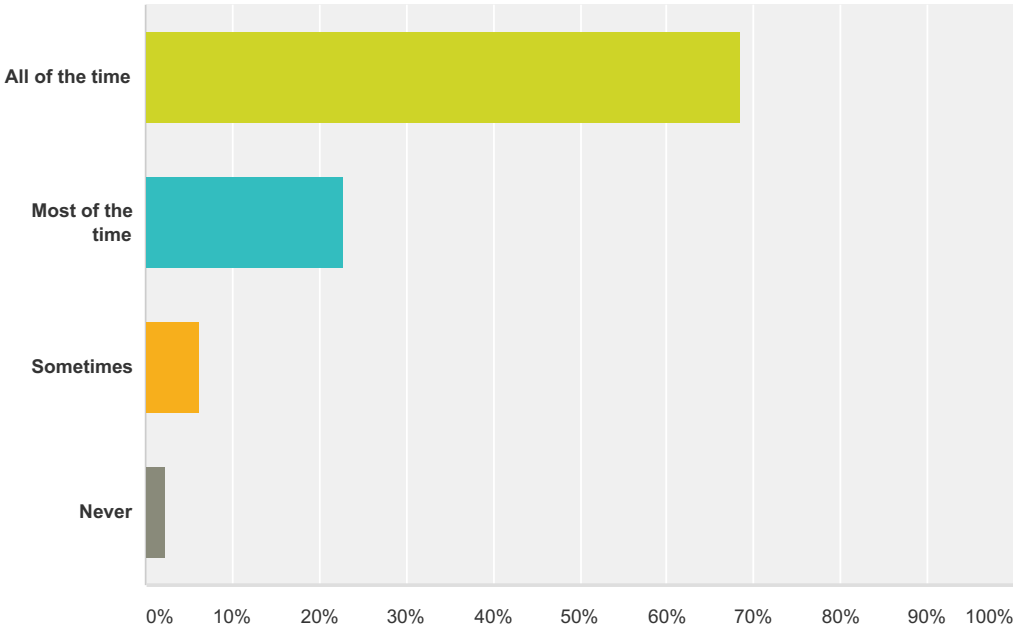

Answer Choices	Responses	
All of the time	75.58%	229
Most of the time	14.52%	44
Sometimes	8.25%	25
Never	1.65%	5
Total		303

Q6 I learn a lot in the Gospel Assemblies.

Answered: 303 Skipped: 1

Answer Choices	Responses
All of the time	72.61% 220
Most of the time	21.45% 65
Sometimes	5.94% 18
Never	0.00% 0
Total	303

Q7 I enjoy the Gospel Assemblies.

Answered: 302 Skipped: 2

Answer Choices	Responses	
All of the time	68.54%	207
Most of the time	22.85%	69
Sometimes	6.29%	19
Never	2.32%	7
Total		302

Q8 I learn a lot in R.E. lessons.

Answered: 302 Skipped: 2

Answer Choices	Responses	Count
All of the time	86.09%	260
Most of the time	11.59%	35
Sometimes	1.99%	6
Never	0.33%	1
Total		302

Q9 I enjoy R.E. lessons.

Answered: 301 Skipped: 3

Answer Choices	Responses
All of the time	74.75% 225
Most of the time	20.27% 61
Sometimes	3.65% 11
Never	1.33% 4
Total	301