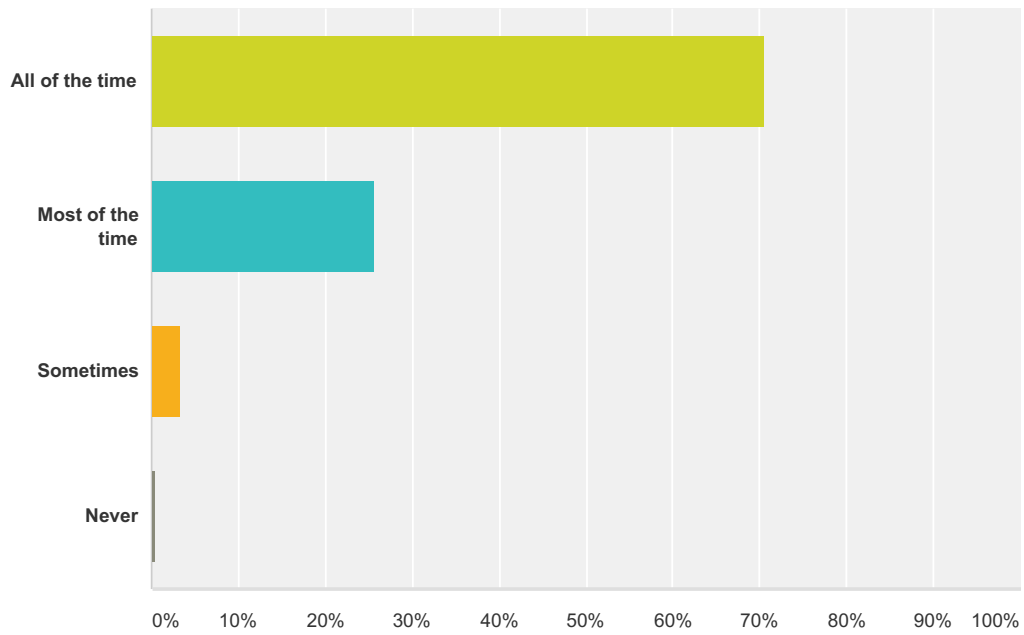

Q13 I live the Gospel message in school and outside of school.

Answered: 299 Skipped: 5

Answer Choices	Responses
All of the time	70.57% 211
Most of the time	25.75% 77
Sometimes	3.34% 10
Never	0.33% 1
Total	299