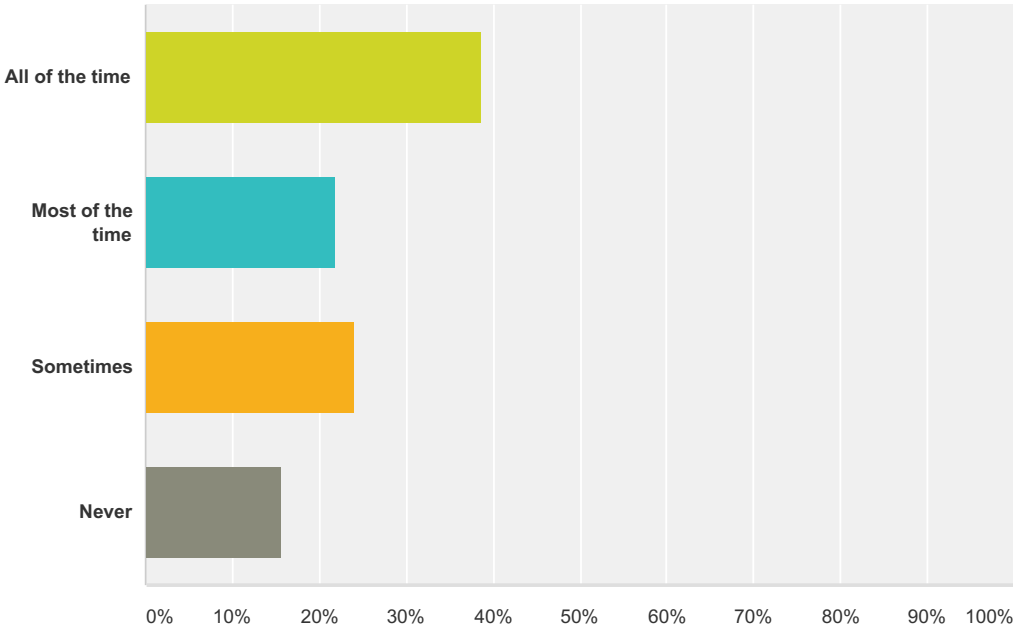

Answered: 302 Skipped: 2

Answer Choices	Responses	Count
All of the time	86.09%	260
Most of the time	11.59%	35
Sometimes	1.99%	6
Never	0.33%	1
Total		302

Q9 I enjoy R.E. lessons.

Answered: 301 Skipped: 3

Answer Choices	Responses
All of the time	74.75% 225
Most of the time	20.27% 61
Sometimes	3.65% 11
Never	1.33% 4
Total	301

Q10 I care for others.

Answered: 301 Skipped: 3

Answer Choices	Responses
All of the time	87.71% 264
Most of the time	11.30% 34
Sometimes	1.00% 3
Never	0.00% 0
Total	301

Q11 I use the Pupil Voice Board.

Answered: 301 Skipped: 3

Answer Choices	Responses
All of the time	38.54% 116
Most of the time	21.93% 66
Sometimes	23.92% 72
Never	15.61% 47
Total	301

Q12 I go to Mass.

Answered: 300 Skipped: 4

Answer Choices	Responses	
All of the time	36.00%	108
Most of the time	35.00%	105
Sometimes	25.00%	75
Never	4.00%	12
Total		300