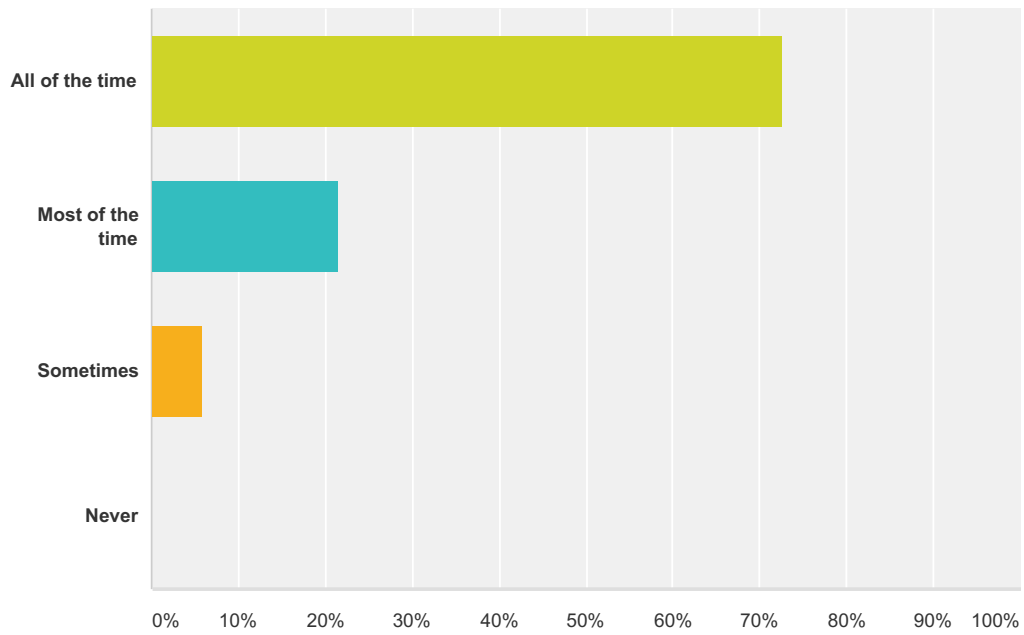

Answered: 303 Skipped: 1

Answer Choices	Responses	
All of the time	78.55%	238
Most of the time	13.86%	42
Sometimes	7.26%	22
Never	0.33%	1
Total		303

Q5 I enjoy singing and listening to hymns.

Answered: 303 Skipped: 1

Answer Choices	Responses	
All of the time	75.58%	229
Most of the time	14.52%	44
Sometimes	8.25%	25
Never	1.65%	5
Total		303

Q6 I learn a lot in the Gospel Assemblies.

Answered: 303 Skipped: 1

Answer Choices	Responses
All of the time	72.61% 220
Most of the time	21.45% 65
Sometimes	5.94% 18
Never	0.00% 0
Total	303